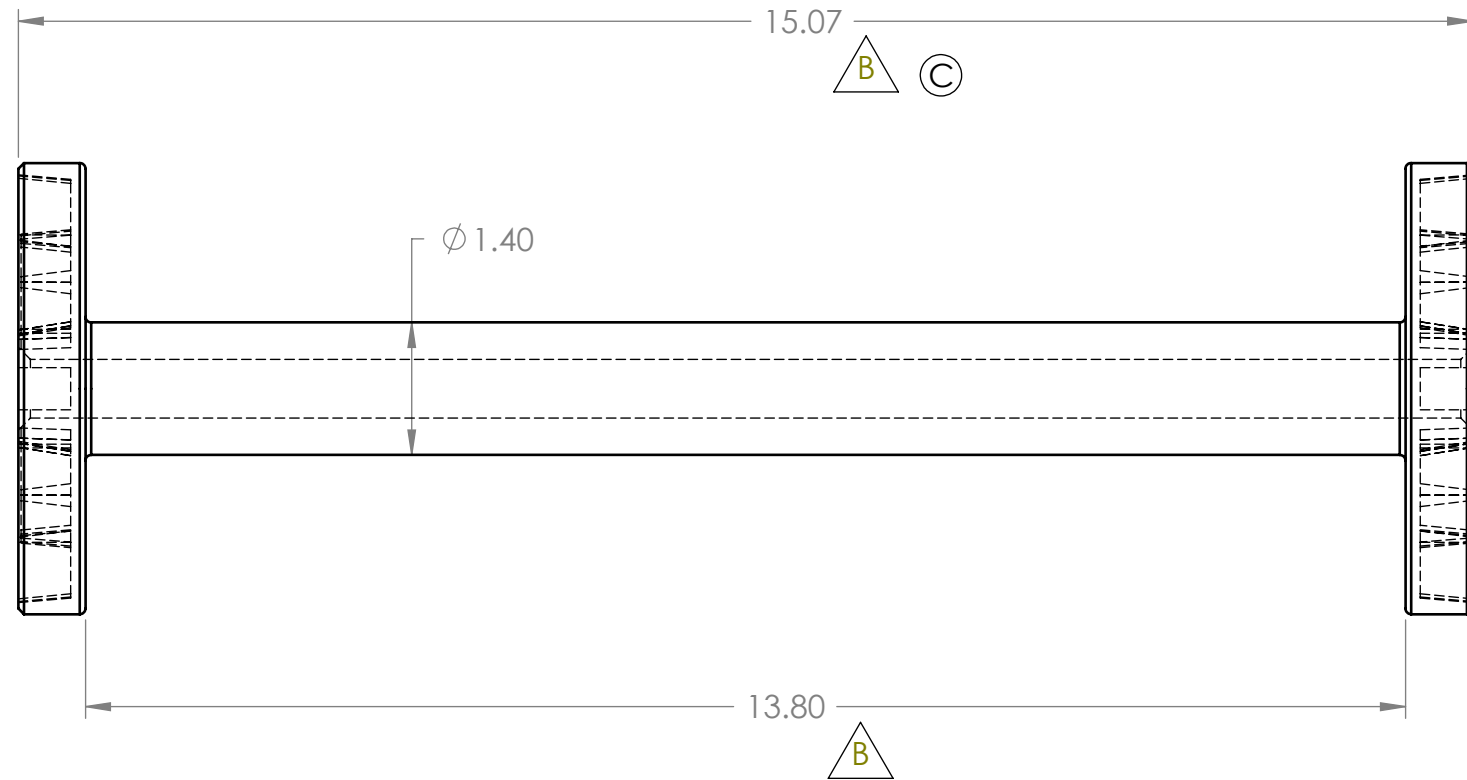

REVISIONS			
REV.	DESCRIPTION OF CHANGE, DWG LOCATION	DATE	APPROVED
A	AS MOLDED	03/20/06	BDB
B	ADD .440 SLOT, CHANGED MATERIAL, AND AS BUILT DIMS	09/20/06	BDB
C	15.07 was 15.12	10/11/07	BDB

CP-224L-SLOT

CP-224L-BORE

		CAVALLERO PLASTICS INC. 1250 NORTH ST. PHONE 413-443-0925 PITTSFIELD MA 01201 FAX 413-443-9586 E-MAIL SALES@CPLAS.COM	
TOLERANCE UNLESS SPECIFIED OTHERWISE .XXXX .XXX .XX .X & FRAC. ANGLES ±.001 ±.005 ±.015 ±.12 ±1° MILLIMETERS ±.130 ±.40 ±3.0		PART NAME: ROPE BRAIDER SPOOL	
MATERIAL:HIPS DRAWN BY:BDB		PART# CP-224L CHECKED BY: PART REV.C APPROVED BY:	
SHEET 1 OF 1			