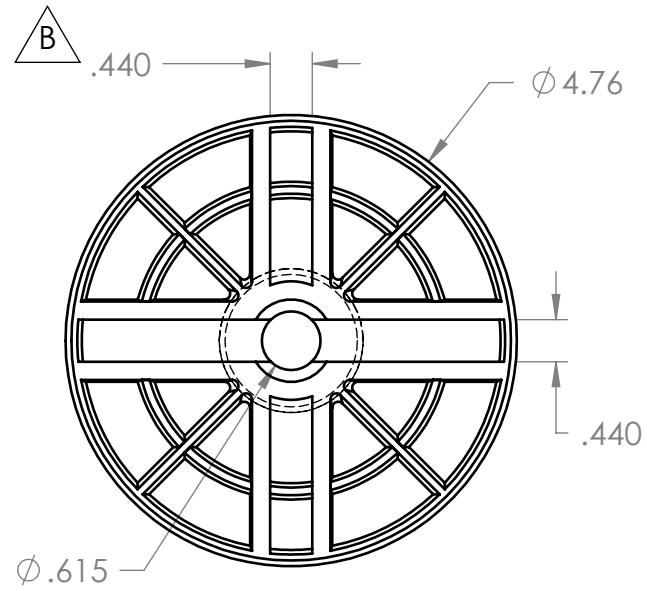

REVISIONS			
REV.	DESCRIPTION OF CHANGE, DWG LOCATION	DATE	APPROVED
A	AS MOLDED	03/20/06	BDB
B	ADD .440 SLOT, CHANGED MATERIAL, AND AS BUILT DIMS	09/20/06	BDB
C	15.07 was 15.12	10/11/07	BDB

CP-224L-SLOT

CP-224L-BORE

		CAVALLERO PLASTICS INC. 1250 NORTH ST. PHONE 413-443-0925 PITTSFIELD MA 01201 FAX 413-443-9586 E-MAIL SALES@CPLAS.COM	
TOLERANCE UNLESS SPECIFIED OTHERWISE .XXXX .XXX .XX .X & FRAC. ANGLES ±.001 ±.005 ±.015 ±.12 ±1° MILLIMETERS ±.130 ±.40 ±3.0		PART NAME: ROPE BRAIDER SPOOL	
MATERIAL:HIPS DRAWN BY:BDB		PART# CP-224L CHECKED BY: PART REV.C APPROVED BY:	
SHEET 1 OF 1			